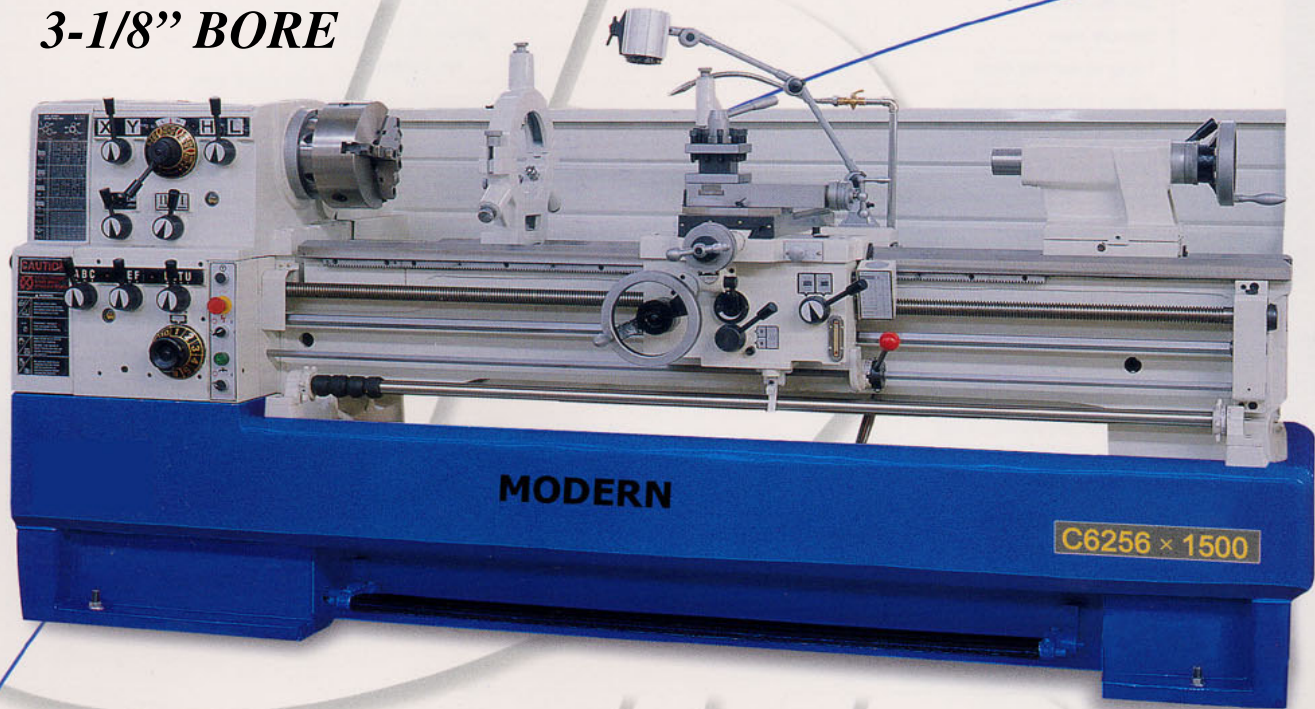

# PRECISION

## MACHINE TOOL

**LATHE SERIES** C6251 × 1500 SWING Ø510mm(20")  
C6256 × 1500 Ø560mm(22")

**PRECISION GEARHEAD LATHE**

**3-1/8" BORE**

**BIG BORE!**

**MODERN TOOL LTD.**

- Calgary, Alberta, 11488 – 70<sup>th</sup> Street SE, T2C-4Y3, Telephone: 403-236-1150 Fax: 403-236-4277 Toll Free: 1-800-456-0964
- Edmonton, Alberta, 4820 Eleniak Road, T6B-2S1, Telephone: 780-465-9471 Fax: 780-465-6951 Toll Free: 1-800-499-5199
- Port Coquitlam, British Columbia, 1385 Kingsway Ave. Telephone: 604-472-1444 Fax: 604-472-1455 Toll Free: 1-800-717-1440